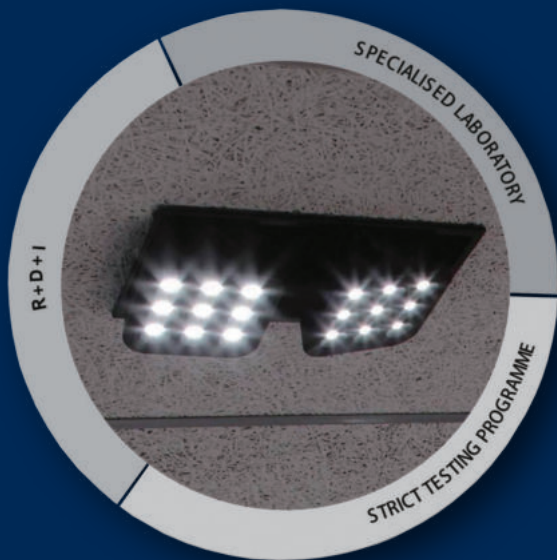

LED lighting solutions 2019