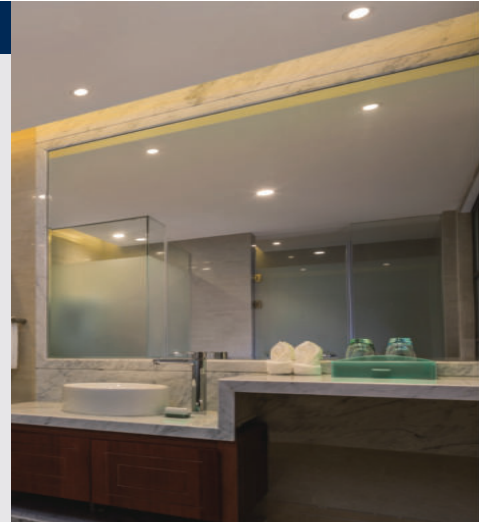

LED lighting

LED Grace Downlight

LED Wave Downlight

LED Grace Downlight

Product Description	Product Code	Colour Temperature	Luminous Flux (Lm)	Power Factor	Input Power(W)	Beam Angle(°)	CRI	Driver	Product Size(mm)	Cut Out Size(mm)
LED 12W 3000K GRACE DOWNLIGHT	N03E0-1036	3000K	1000	>8.5	12W	90°	>80	Integrated	φ 145 x 75	φ 68-80
LED 12W 4000K GRACE DOWNLIGHT	N03E0-1037	4000K	1050	>8.5	12W	90°	>80	Integrated	φ 145 x 75	φ 68-80
LED 12W 6000K GRACE DOWNLIGHT	N03E0-1038	6000K	1050	>8.5	12W	90°	>80	Integrated	φ 145 x 75	φ 68-80
LED 14W 3000K GRACE DOWNLIGHT	N03E0-1039	3000K	1150	>8.5	14W	90°	>80	Integrated	φ 174 x 78.5	φ 90-102
LED 14W 4000K GRACE DOWNLIGHT	N03E0-1040	4000K	1200	>8.5	14W	90°	>80	Integrated	φ 174 x 78.5	φ 90-102
LED 14W 6000K GRACE DOWNLIGHT	N03E0-1041	6000K	1200	>8.5	14W	90°	>80	Integrated	φ 174 x 78.5	φ 90-102
LED 20W 3000K GRACE DOWNLIGHT	N03E0-1042	3000K	1720	>8.5	20W	90°	>80	Integrated	φ 145 x 75	φ 195-210
LED 20W 6000K GRACE DOWNLIGHT	N03E0-1044	6000K	1800	>8.5	20W	90°	>80	Integrated	φ 145 x 75	φ 195-210